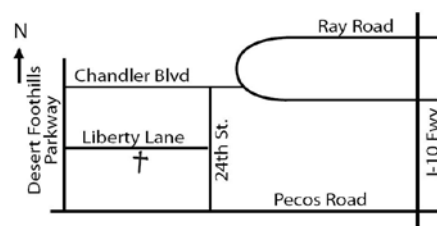

RAFFLE BASKET COORDINATOR and CONTACT INFO:

Rachel Holm - Rachel.rabanal@cox.net

WHERE: God's Garden Preschool located at Horizon Presbyterian Church
1401 E. Liberty Lane, Phoenix, AZ 85048
(480) 460-0081
FOR MORE INFO: www.godsgarden.com