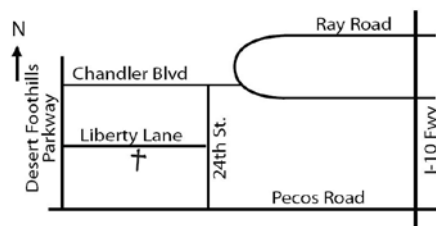

RAFFLE BASKET COORDINATOR and CONTACT INFO:

Rachel Holm - Rachel.rabanal@cox.net

WHERE: God's Garden Preschool located at Horizon Presbyterian Church
1401 E. Liberty Lane, Phoenix, AZ 85048
(480) 460-0081
FOR MORE INFO: www.godsgarden.com